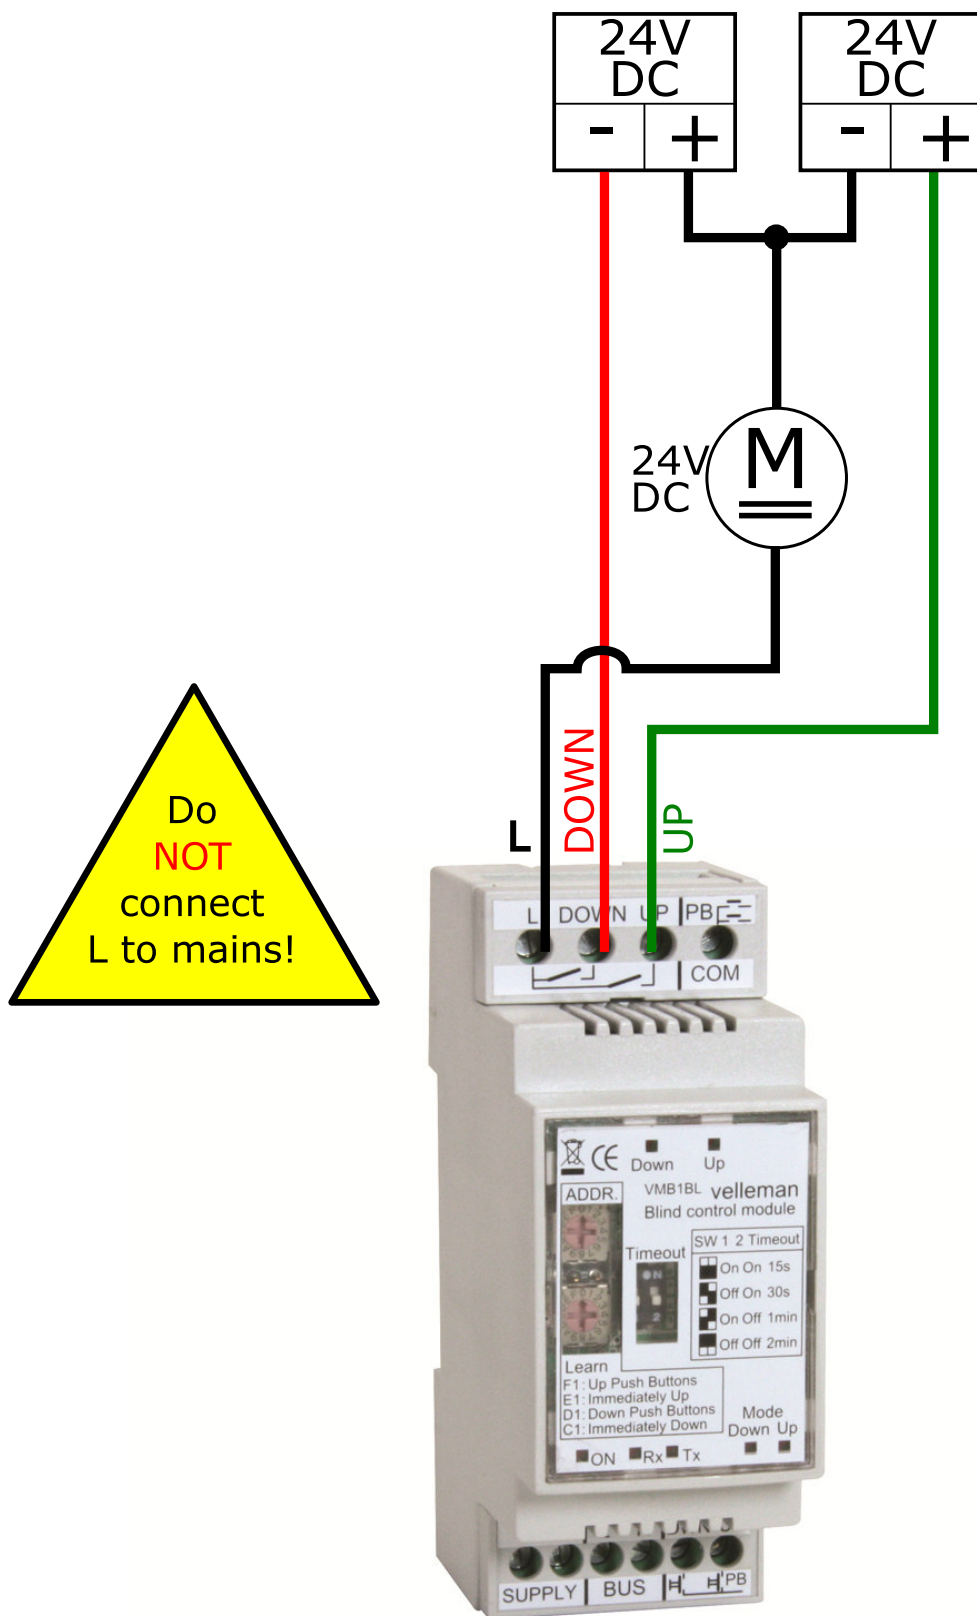

Connection 24V DC Blind

VMB1BL