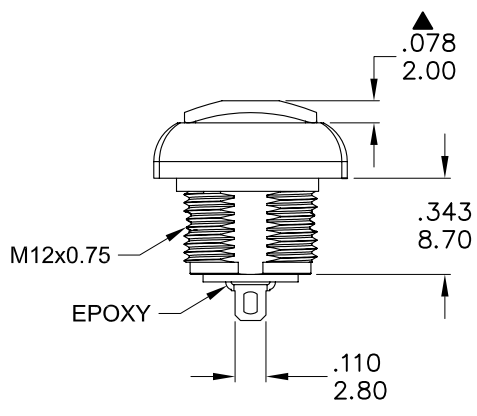

R1397*

M12X0.75 THD

.021 THK
0.55

O-Ring X1

Panel cut-out