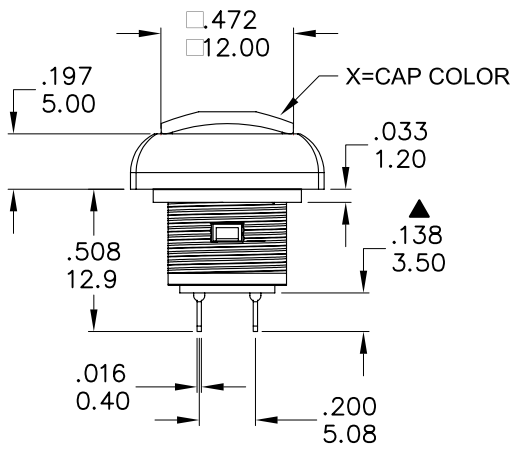

R1397*

M12X0.75 THD

.021 THK
0.55

O-Ring X1

Panel cut-out