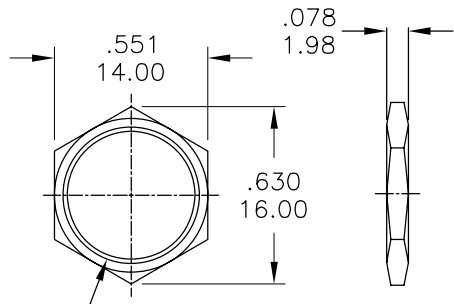

R1397*

M12X0.75 THD

.021 THK
0.55

O-Ring X1

Panel cut-out