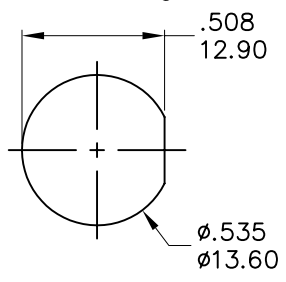

R1397*

M12X0.75 THD

.021 THK
0.55

O-Ring X1

Panel cut-out