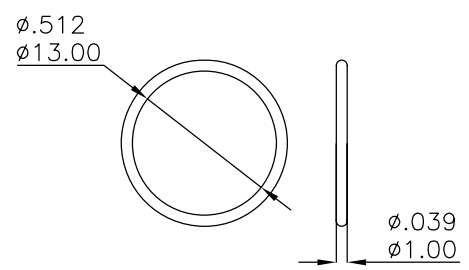

R1397*

M12X0.75 THD

.021 THK
0.55

O-Ring X1

Panel cut-out