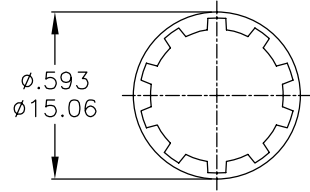

R1397*

M12X0.75 THD

.021 THK
0.55

O-Ring X1

Panel cut-out