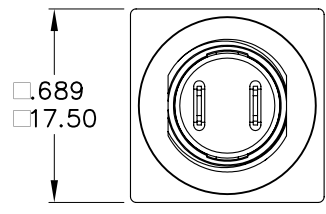

R1397*

M12X0.75 THD

.021 THK
0.55

O-Ring X1

Panel cut-out